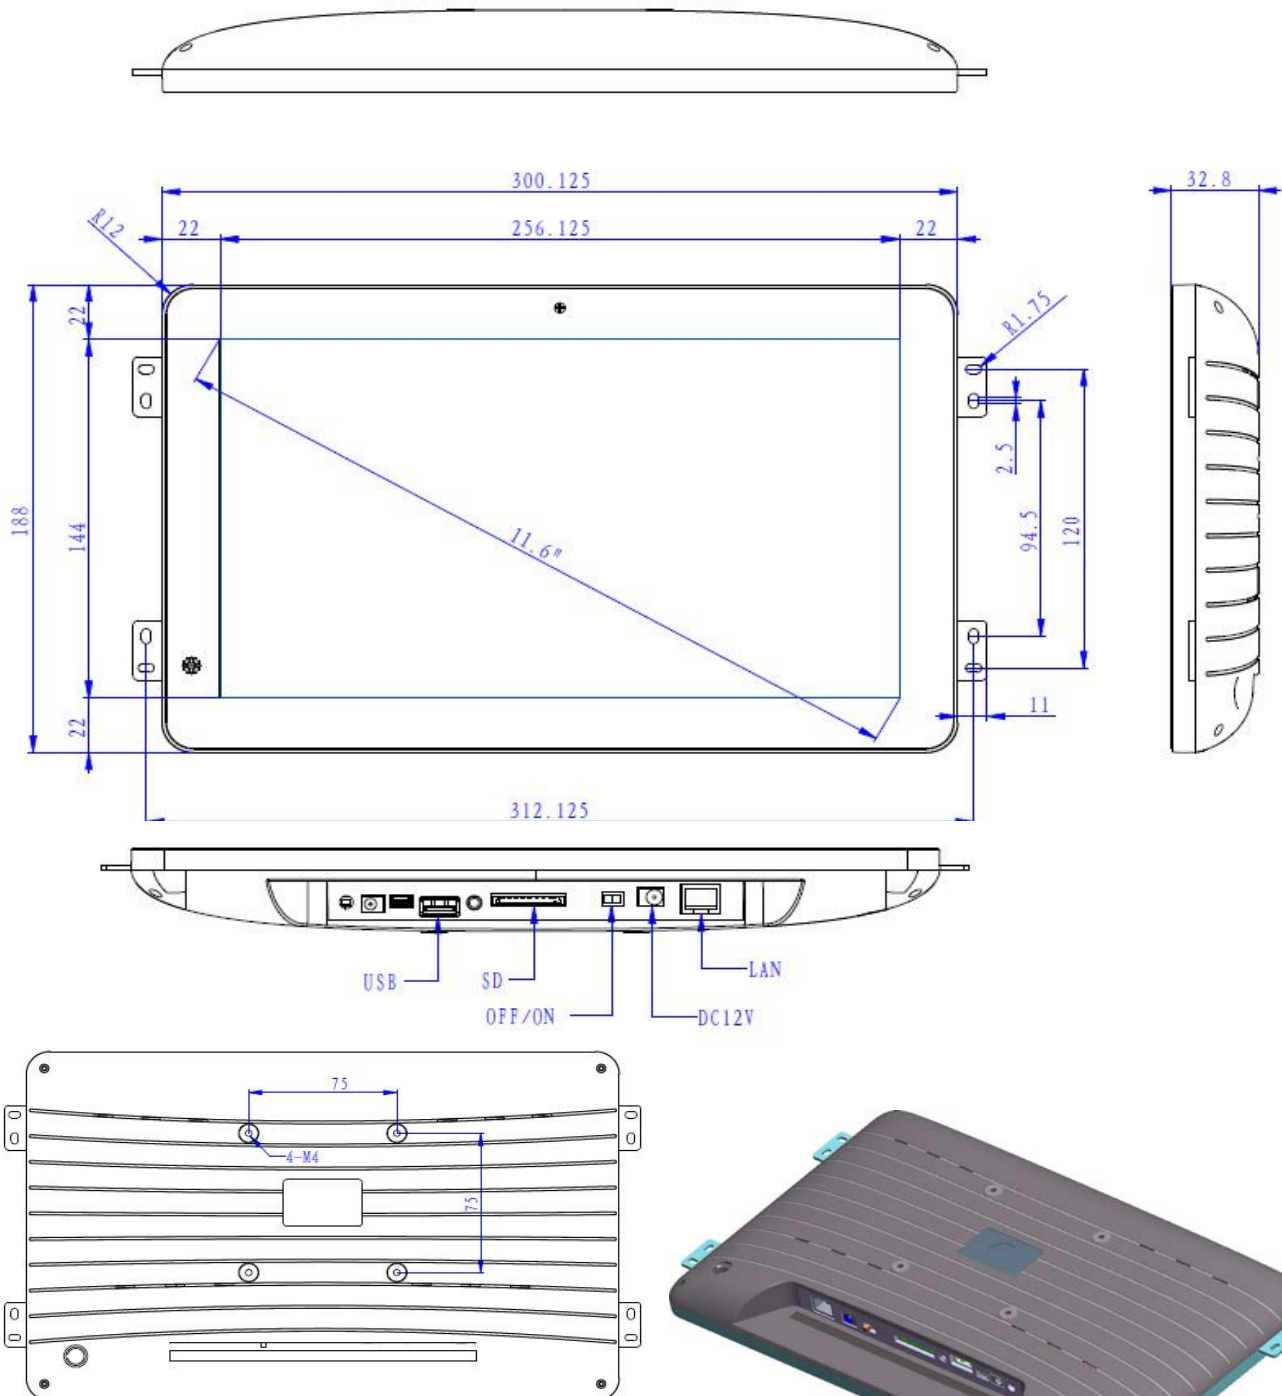

.....
Retail integrators can load their own demo graphic files based on provided folder & file structure with matched formats.

Tech Spec

Panel:

Panel Size:11.6 inch
 Active Area 256.32(H) x 144.18(V)
 Resolution 1366x768
 Pixel Pitch 0.1695 X 0.1695
 Brightness 250cd/m2
 Contrast Ratio 700:1
 Aspect Ratio 16:9
 Viewing Angle 80/80/70/70(L/R/U/D)
 Other Panels:
 13.3", 15.6", 21.5", 23.8", 27", 32" In 1920x1080 Pixels;
 18.5" in 1366x768 Pixels;

Connectivity:

Wired Ethernet 10/100
 Wifi Built-in WIFI 802.11b/g/n
 Bluetooth Built-in Bluetooth 4.0

General Information:

Case Material High-quality PC+ ABS case with partial rubber injection
 Case Color Standard color: Black or white (Customized color upon request)
 Fixations Vesa 75 x 75mm
 Storage Temp (-15 -- 65 degree)
 Working Temp (0 -- 50 degree)
 Storage/Working Humidity (10 -- 90%)
 Dimension 300.125x188x32.8mm
 Net Weight:1.5kgs

Drawings

Ordering Options:

- Player Console: 11.6-inch IPS Retail Tablet
- AC Adatper: 12V /2A
- Tablet Top Stand: Optional;
- VESA Wall Mounts:Optional;
- Floor Standing Mounts:Optional:
- POE Injector: Optional;